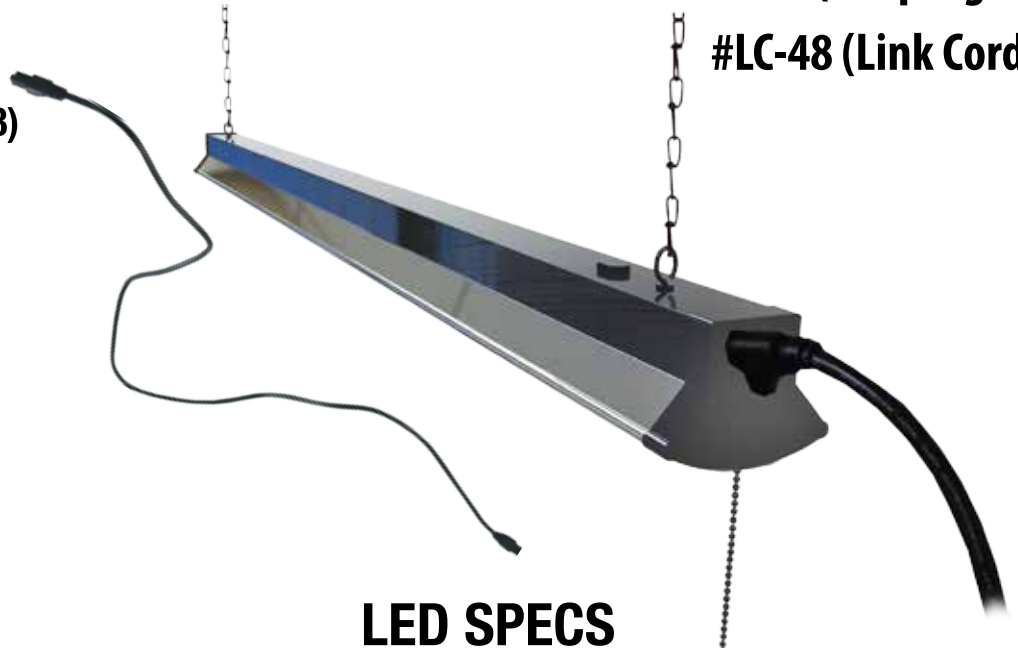

LED

4 FT LINKABLE SHOP LIGHT

KEYSTONE
LED LIGHTING

4000 LUMENS

Can link up to 5 lights with
14" cord (included)

48" link cord available (#LC-48)

6.5" on/off pull chain

40,000 hrs LED life

Powered by 5 ft SJT cord 18/3

#SL4A-4000L (Shop Light)

#LC-48 (Link Cord)

LED SPECS

Lumens	4000
Wattage.....	53
CCT.....	4000K
CRI.....	80
Efficacy (Lumens Per Watt)	75
LED Life	40,000 hrs
Beam Width.....	120°
Power Factor.....	0.9

PRODUCT SPECS

Operating Voltage	120v
Operating Temp	-4~104°F
IP Rating.....	40
Cord Type/Length.....	18/3 SJT, 5 ft

3 year limited warranty