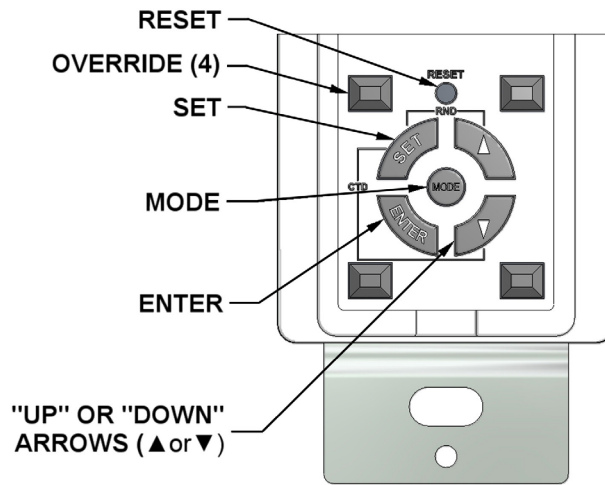

APPLICATIONS

The Astronomic Programmable time switch is designed to automatically energize a light, fan, or small appliance load on a daily basis (or other combination of days). The "Astronomic" feature will adjust the start or stop time of the load as sunrise and sunset changes throughout the year. In addition the 42E724A has multiple features to further customize the programmed time of the load and provide enhanced convenience during use.

FEATURES & BENEFITS

- Astronomic programming allows for automatic adjustment to local sunrise/sunset and Daylight Savings Time as they change throughout the year allowing the user the convenience of a "set-it and forget-it" timer.
- Random Timing Mode available for added security while away for extended periods avoiding a predictable time controlled look.
- Versatile programming allows for 20 available ON/OFF Programs for cost and energy savings, security and convenience.
- Convenient 3 way capability for dual-switch operation of lighting in a long hallway, stairway or large room.
- Manual Pushbutton Override provides manual ON/OFF switching at any time for added convenience.
- Countdown timer mode available for auto-shut off of a load after a pre-set time period, similar to a simple time switch.
- "Hide" programmed time entries to avoid unwanted tampering with settings.
- Internal Battery Backup protects memory in the event of power outages.
- Fits standard wall box and replaces a single-pole wall switch for fast easy installation.
- Slim design blends in with wall plate for a discreet appearance.

RATINGS

INPUT: 120 VAC, 60 Hz
500VA Fluorescent
960W Incandescent
15A Resistive
1/2 Hp Motor

ORDERING INFORMATION

Part #	Description
42E724A-W	White

Standard Decorator Wall Plate Included

WARRANTY

1 Year Limited Warranty

42E724A Astronomic Programmable Electronic Time Switch

KEYPAD LAYOUT/ BUTTON FUNCTION

WIRING DIAGRAM