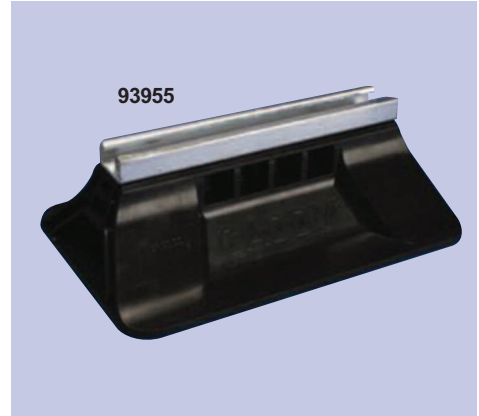

# Rooftop Support Systems

MARS SERIES **939**

## Caddy® Pyramid ST Series Rooftop Support

Caddy® Pyramid ST Series Rooftop Support is roof-friendly, high-quality, versatile and durable for roofing applications.

**Features:**

- Thermoplastic base is UV stabilized and weatherproof for long lasting
- Fixed-height mounting platform 4" off the roof surface and 10" of usable strut length, provides excellent load distribution
- Structurally engineered to support up to 1,000 lbs
- Hot-dipped galvanized finish
- Superior corrosion protection
- Supports the green building requirements, bases are made from recycled material and can contribute toward earning LEED credit

93955

MARS NO.	Mfg No.	Height	Length (1)	Length (2)	Width	Surface Area	MAX. Rec. Load
93955	RPS360400	4"	10"	12.5"	8"	94.3"	1,000 lbs.

\* Max. recommended load at 10.6 psi roof loading. Contact project or roofing engineer for maximum allowable load on individual project roof system.

## MARS Side Open Pullout Disconnect Boxes - NEMA 3R

The MARS Side Open Disconnect Boxes are contractor friendly and feature a unique side opening door, allowing easy access to the work area. The powder coated UV rated finish provides superior esthetics and greater longevity. The patented "finger safe" pullout section prevents accidental contact with electrodes. Easy to remove knockouts and a secure locking mechanism are also featured. This Pullout Disconnect Box is the ideal choice for the busy contractor.