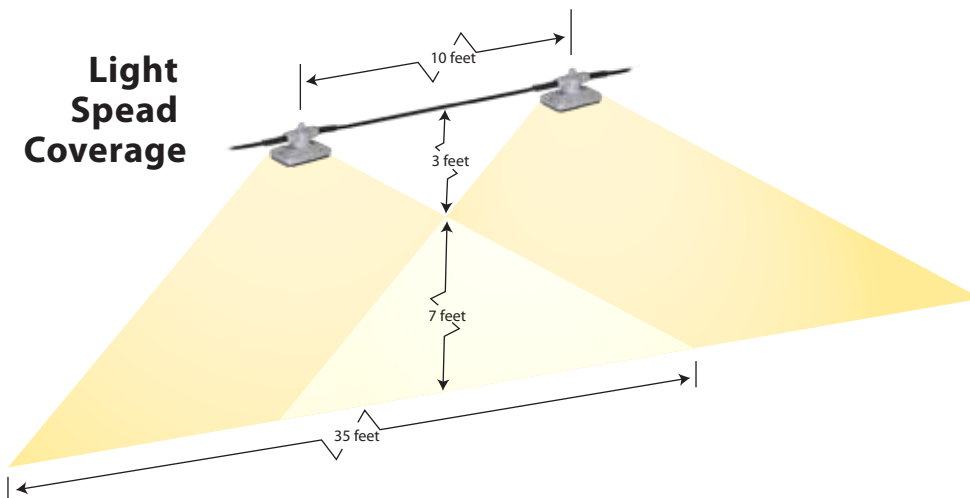

LED STRING LIGHT

Model # 420

2500
TOTAL
LUMENS

BUILT FOR RUGGED CONDITIONS

LEDs by
SAMSUNG

Powered by

50 ft. AC Cord
18/3 SJT

5
High intensity
LED light heads
(500 lumens each)

50
Foot total
cord length

70
Linear feet of light
coverage at 10 feet
in height

20
Sets of lights
can be linked
(1000 feet total max.)

500 Lumens
each light

**Light
Spread
Coverage**

Each light head provides 35 feet of coverage at 10 feet height.
Perspective image is not-to-scale.

LED STRING LIGHT

Model # 420

2500
TOTAL
LUMENS

BUILT FOR RUGGED CONDITIONS

Carabiner on each light head for easy attaching

LED LIGHTING FACTS

Total light output	2500 Lumens
Lumens per light head	500 Lumens
Wattage	6
Efficacy (Lumens per watt)	83
CRI	75
CCT	4000K
IP rating	54
Power	AC
Beam width	120°