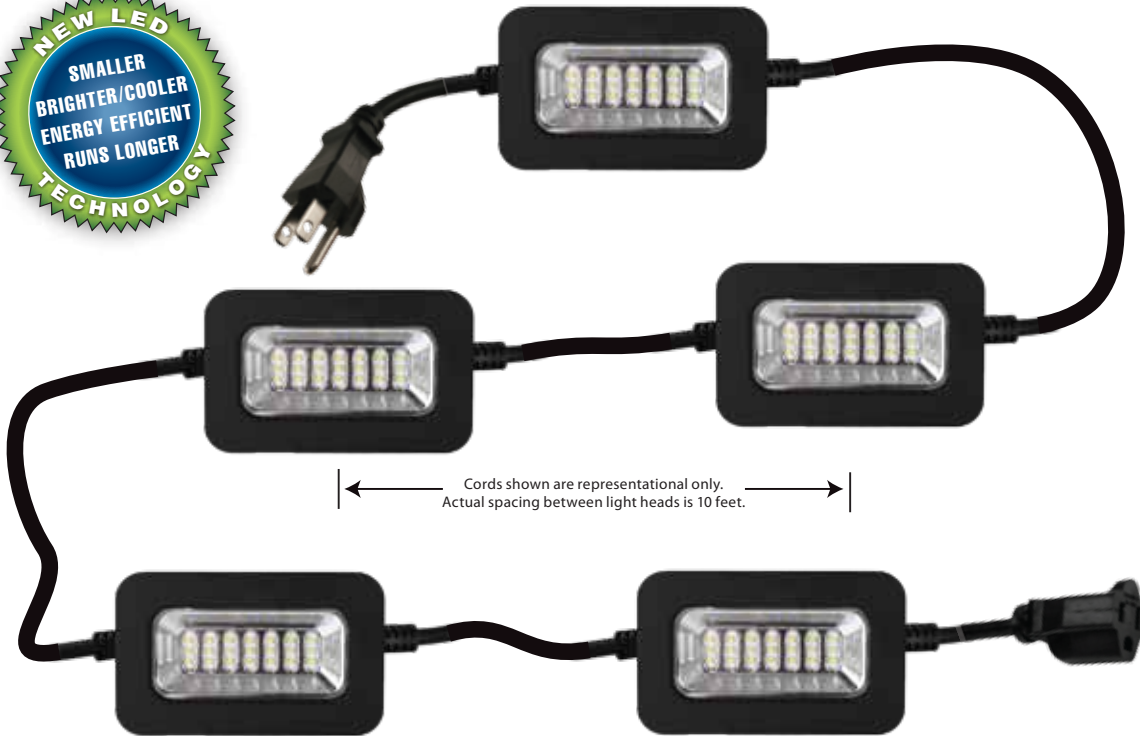

LED STRING LIGHT

Model # 420

2500
TOTAL
LUMENS

BUILT FOR RUGGED CONDITIONS

LEDs by
SAMSUNG

Powered by

50 ft. AC Cord
18/3 SJT

5
High intensity
LED light heads
(500 lumens each)

50
Foot total
cord length

70
Linear feet of light
coverage at 10 feet
in height

20
Sets of lights
can be linked
(1000 feet total max.)

500 Lumens
each light

**Light
Spread
Coverage**

Each light head provides 35 feet of coverage at 10 feet height.
Perspective image is not-to-scale.

LED STRING LIGHT

Model # 420

2500
TOTAL
LUMENS

BUILT FOR RUGGED CONDITIONS

Carabiner on each light head for easy attaching

LED LIGHTING FACTS

Total light output	2500 Lumens
Lumens per light head	500 Lumens
Wattage	6
Efficacy (Lumens per watt)	83
CRI	75
CCT	4000K
IP rating	54
Power	AC
Beam width	120°